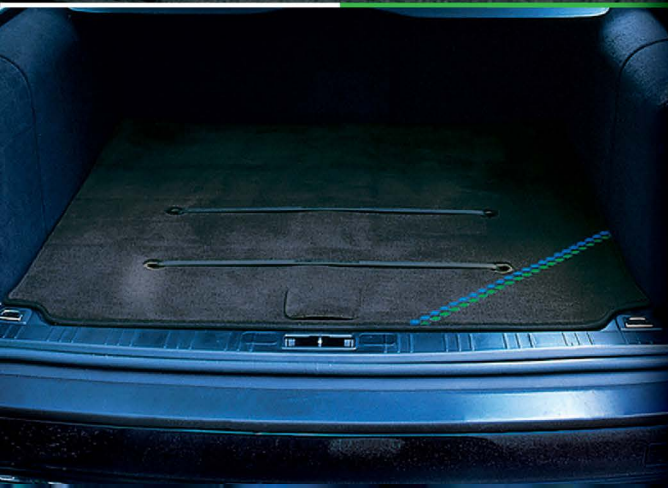

#### ALPINA LUGGAGE MATS

anthracite, ALPINA stitching

Saloon, xDrive

Order No. 51 43 649

Touring, xDrive

Order No. 51 43 650

WWW.ALPINA.DE