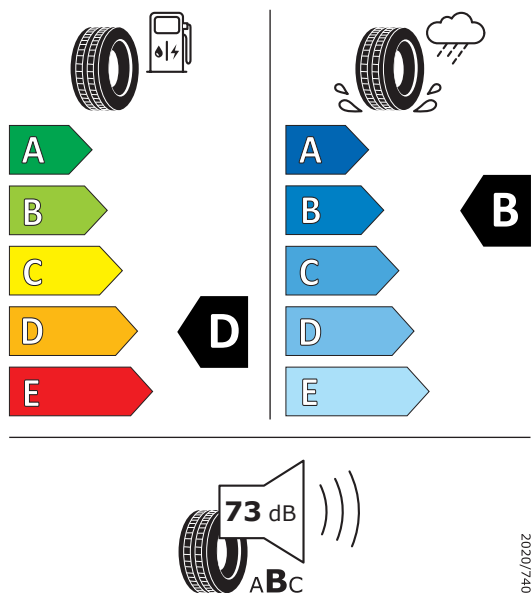

PIRELLI 38735

285/35ZR23 (107Y) XL C1

Product Information Sheet

Delegated Regulation (EU) 2020/740

Supplier name	PIRELLI
Commercial name	PZERO
Tyre type identifier	38735
Tyre size designation	285/35ZR23
Load-capacity index	107
Speed category symbol	(Y)
Fuel efficiency class	D
Wet grip class	B
External rolling noise class	B
External rolling noise value	73 dB
Severe snow tyre	No
Ice tyre	No
Date of start of production	43/19
Date of end of production	-
Load version	XL
Additional information	

PIRELLI 38734

325/30ZR23 (109Y) XL C1

Product Information Sheet

Delegated Regulation (EU) 2020/740

Supplier name	PIRELLI
Commercial name	PZERO
Tyre type identifier	38734
Tyre size designation	325/30ZR23
Load-capacity index	109
Speed category symbol	(Y)
Fuel efficiency class	C
Wet grip class	B
External rolling noise class	B
External rolling noise value	73 dB
Severe snow tyre	No
Ice tyre	No
Date of start of production	43/19
Date of end of production	-
Load version	XL
Additional information	

Information according to Regulation (EU) 2020/740:

Actual fuel savings and road safety depend heavily on the behaviour of drivers. Eco-driving can significantly reduce fuel consumption. Tyre pressure needs to be regularly checked to optimise fuel efficiency and wet grip. Stopping distances must always be respected.