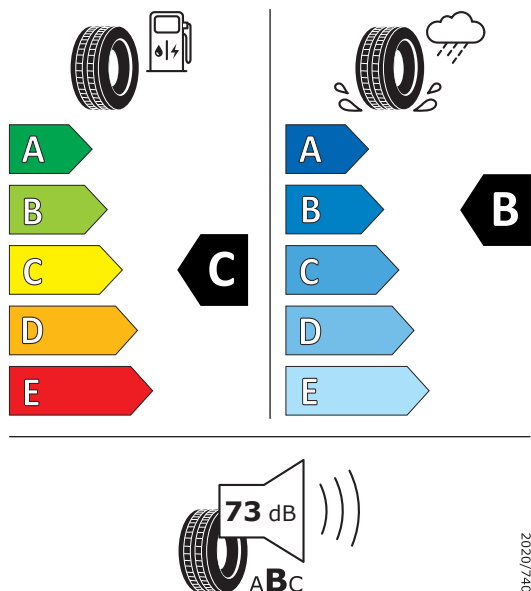

PIRELLI 38735

285/35ZR23 (107Y) XL C1

Product Information Sheet

Delegated Regulation (EU) 2020/740

Supplier name	PIRELLI
Commercial name	PZERO
Tyre type identifier	38735
Tyre size designation	285/35ZR23
Load-capacity index	107
Speed category symbol	(Y)
Fuel efficiency class	D
Wet grip class	B
External rolling noise class	B
External rolling noise value	73 dB
Severe snow tyre	No
Ice tyre	No
Date of start of production	43/19
Date of end of production	-
Load version	XL
Additional information	

PIRELLI 38734

325/30ZR23 (109Y) XL C1

Product Information Sheet

Delegated Regulation (EU) 2020/740

Supplier name	PIRELLI
Commercial name	PZERO
Tyre type identifier	38734
Tyre size designation	325/30ZR23
Load-capacity index	109
Speed category symbol	(Y)
Fuel efficiency class	C
Wet grip class	B
External rolling noise class	B
External rolling noise value	73 dB
Severe snow tyre	No
Ice tyre	No
Date of start of production	43/19
Date of end of production	-
Load version	XL
Additional information	

Information according to Regulation (EU) 2020/740:

Actual fuel savings and road safety depend heavily on the behaviour of drivers. Eco-driving can significantly reduce fuel consumption. Tyre pressure needs to be regularly checked to optimise fuel efficiency and wet grip. Stopping distances must always be respected.